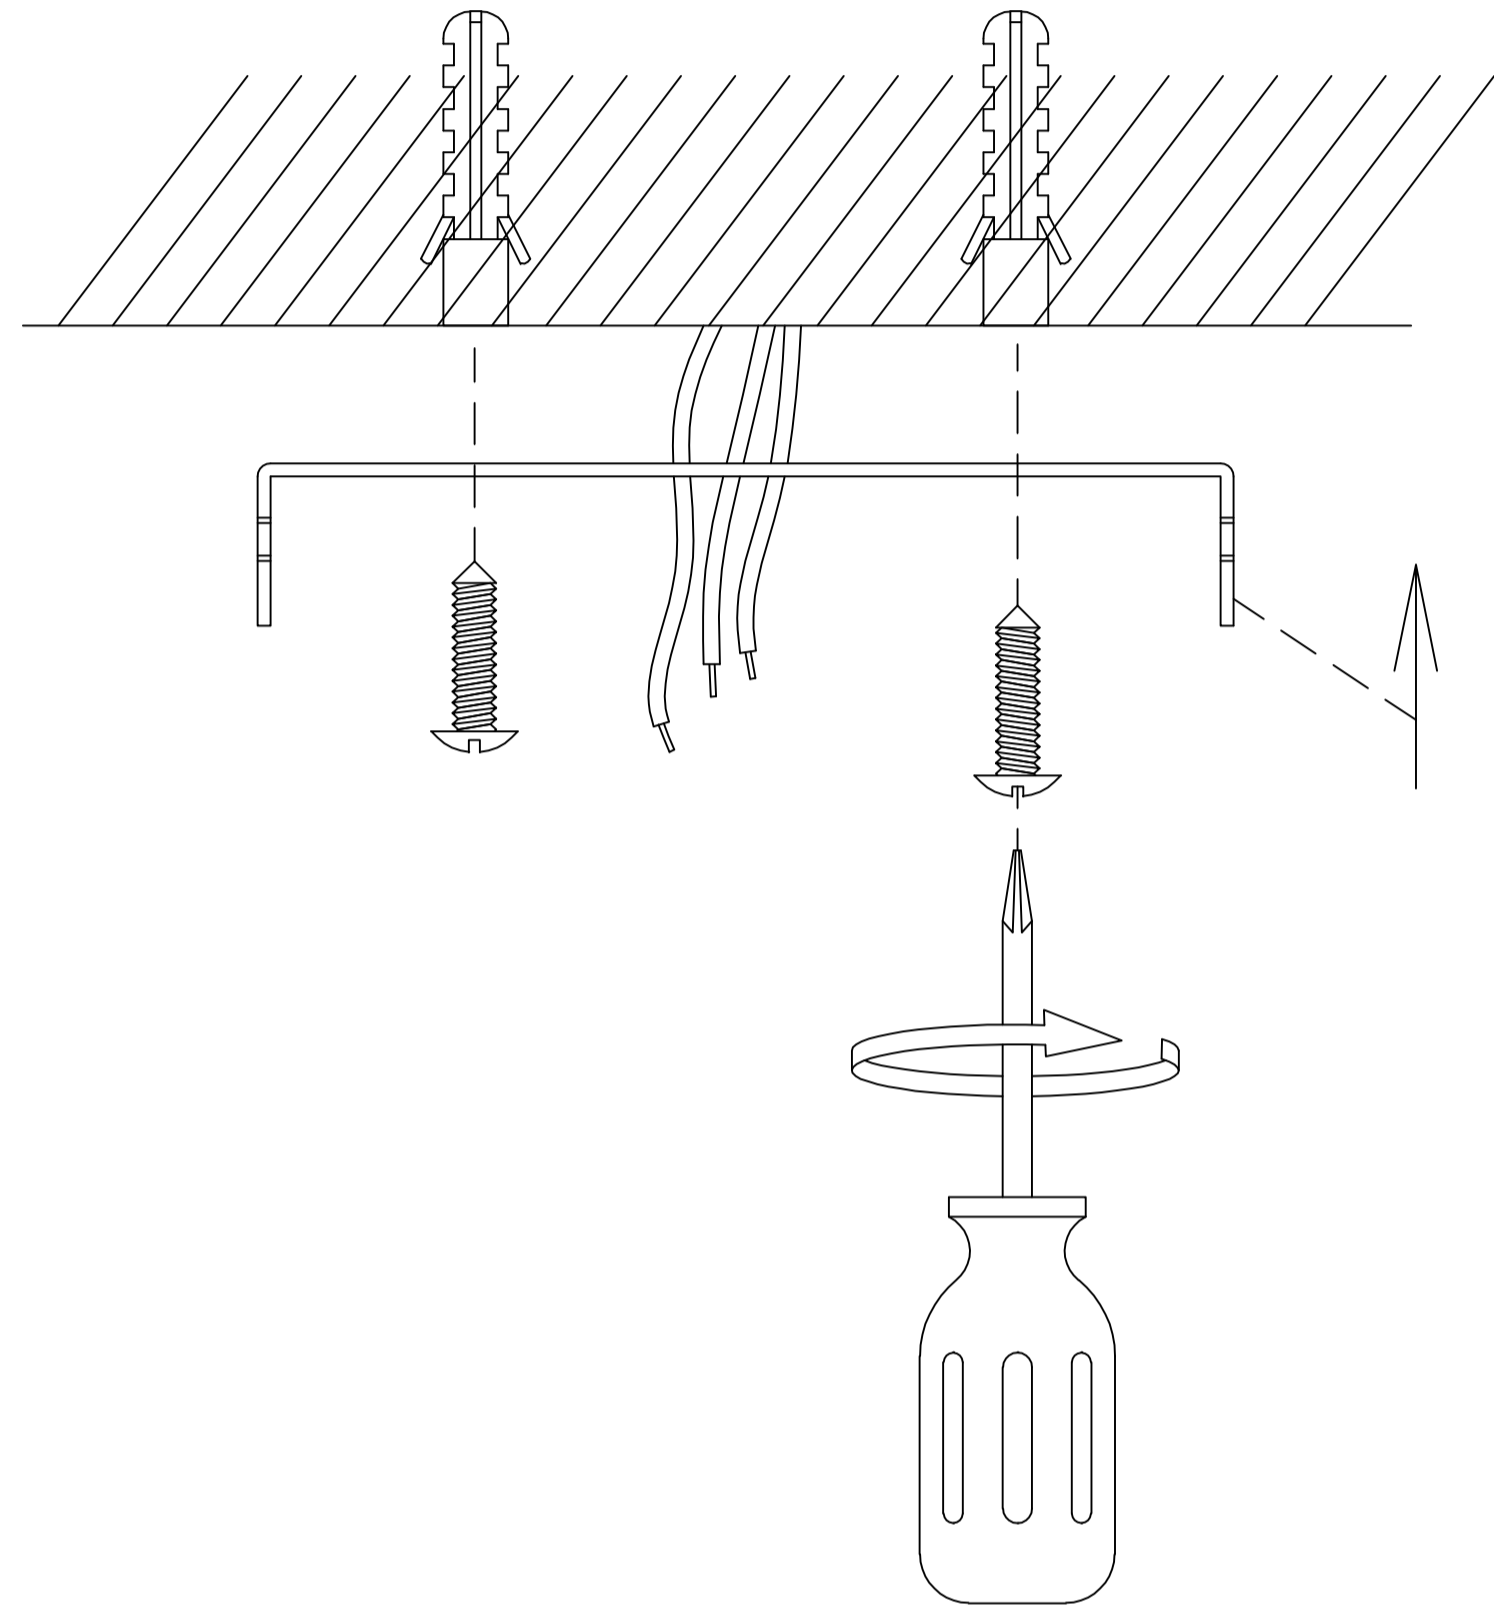

Model: AZ4262

Name: DAVINCI 48 MATT BLACK

AZzardo®

1

3

2